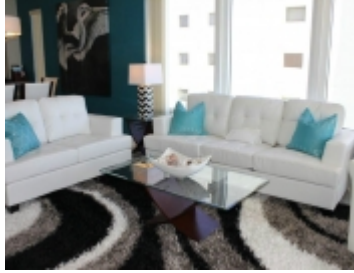

# Jade East - #910 3BD/3BA

Mid-Destin > Jade East Towers

Type	Ref. ID	Living Area	Total Area	Price
Condo	TFY-051382	1622 sq. ft	1622 sq. ft	Price on Asking

Bedrooms	Bathrooms	Floors	Furnished	Listing Date
3	3	1	Yes	May 21, 2013

## Description

Jade East is an amazing building offering many features that you will LOVE on your vacation. Our unit is a corner unit on the 9th floor. You have no obstructions to your view which is amazing. Our entire left wall is just windows which allows for an amazing open feel and incredible views of the entire coastline.

The unit was recently renovated and features 3 very spacious bedrooms and 3 bathrooms. All new appliances await you in the kitchen. We love it and we certainly believe you will too.